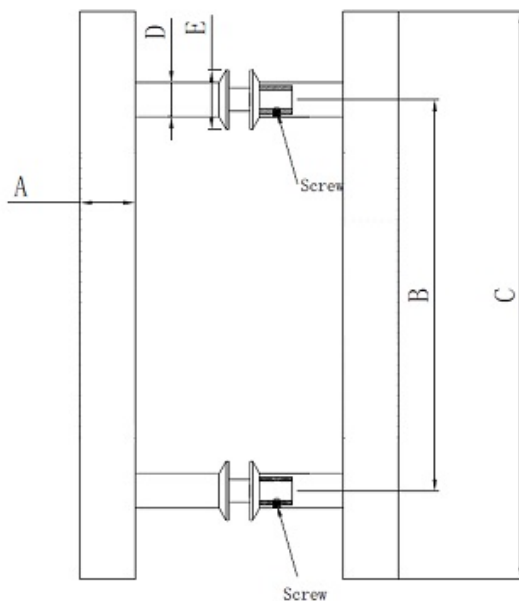

PRODUCT SHEET

Description:

Door Handle "Oder" SS304 Brushed, $\varnothing 25 \times 400 \text{mm}$, cc 300mm, 8-12mm Glass Thickness, Bore: $\varnothing 12 \text{mm}$

Item number:

17.87.006-1

Units	Box	Carton	HS Code	Barcode
Pair	1	10	8302415000	 5704866445412

ITEM NO.	A (\varnothing)	B	C	D (\varnothing)	E (\varnothing)	FINISH
17.87.000-0	25	200	300	19	25	BRUSHED
17.87.005-0	25	300	400	19	25	POLISHED
17.87.006-0	25	300	400	19	25	BRUSHED
17.87.009-0	25	600	1000	19	25	BRUSHED
17.87.010-0	32	300	450	22	27.5	BRUSHED
17.87.015-0	32	400	550	22	27.5	POLISHED
17.87.016-0	32	400	550	22	27.5	BRUSHED
17.87.020-0	32	400	600	22	27.5	BRUSHED